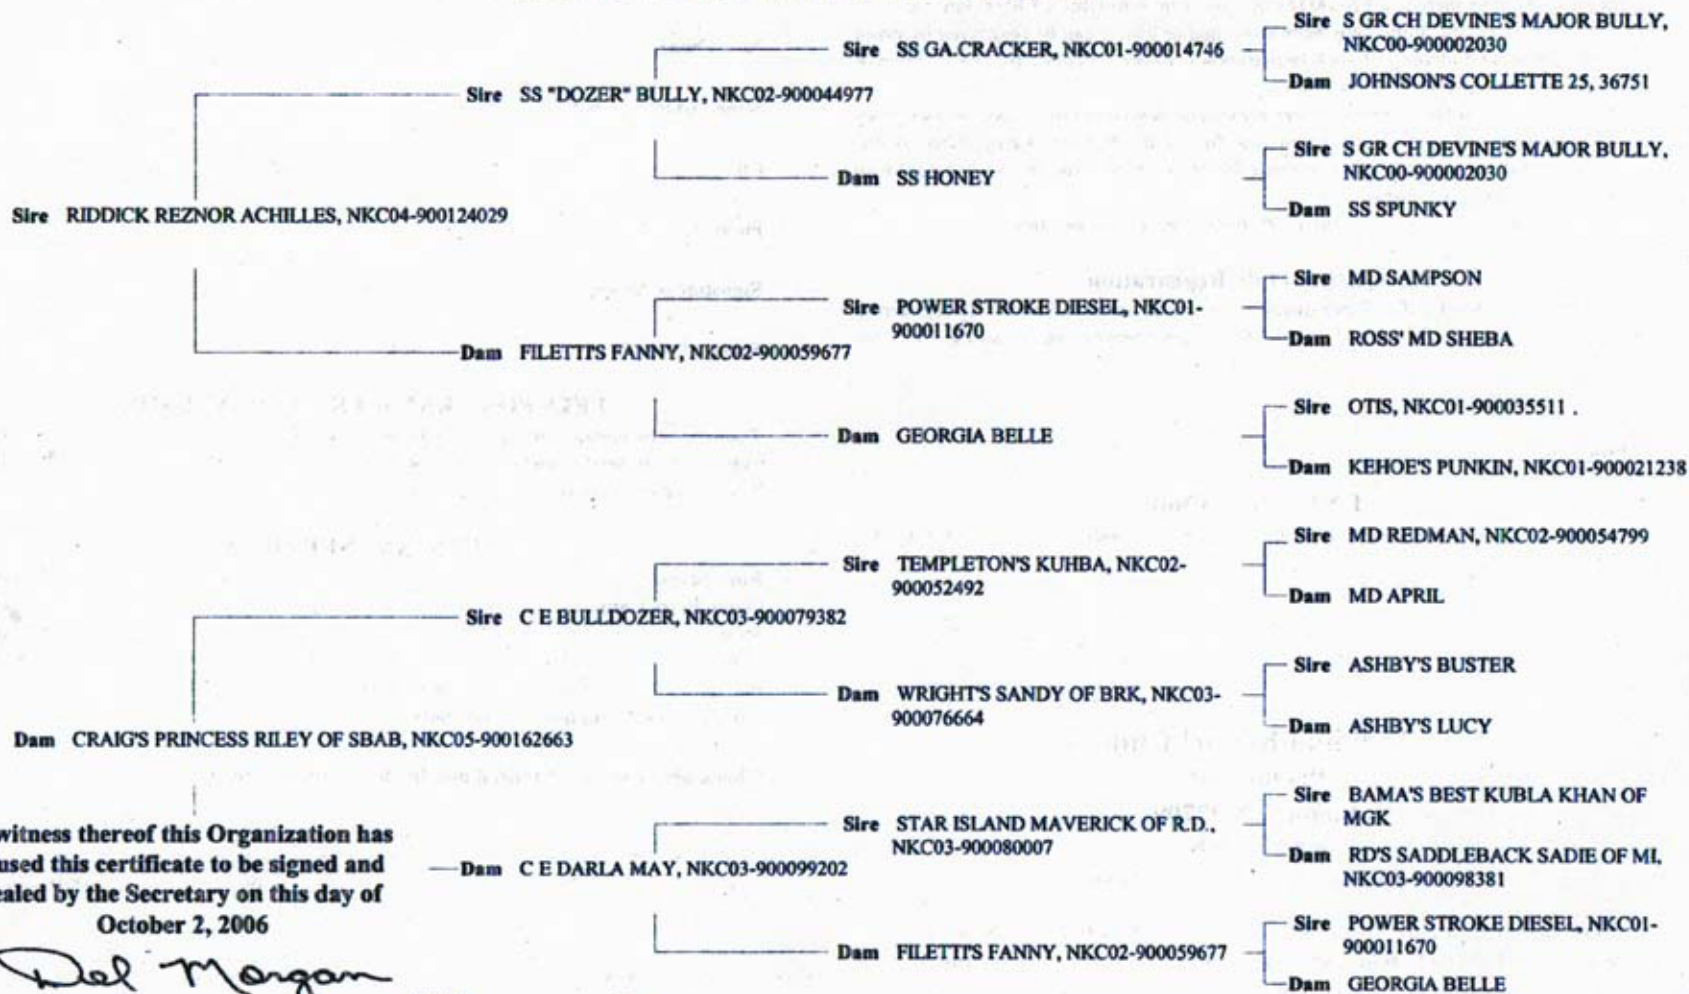

National Kennel Club, Inc.[®]
 Champion Dogs. Champion Owners. Champion Service.

An All-Breed Registry
 Since 1864
 Reg. U.S. Patent Office

Blaine, Tennessee
Registration Certificate

This certifies that LAUREE CAMERON'S AND DAVID REECE'S female AMERICAN BULLDOG, born 8/29/2006, WH;PATCH LF EYE, is registered in the Stud Files of the National Kennel Club Registering Offices as **SMOKY VIEW'S LILLY, NKC06-900230507**

In witness thereof this Organization has caused this certificate to be signed and sealed by the Secretary on this day of **October 2, 2006**

Del Morgan
 Del Morgan

DNA #: _____ Date: _____
 Microchip #: _____ Champ. Pts: _____